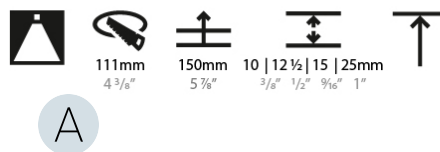

ELECTRICAL

Lamp Type: LED (Zhaga Standard)
Input Wattage (W): 13
Total Output Wattage (W): 11.8
Dimming: Tri-Mode (Non-Dimming and Phase Dimming (120Vac only) and 0-10V Dimming)
Driver Included: No
Driver Location: Recessed Housing
Driver Type: Constant Current - Universal
Driver Class: Class 2
Housing: See components
Input Voltage (V): 120 - 277
Constant Current (MA): 350

LED

Number of LEDs: 1
Color Temperature (°K): 2700 / 3000 / 3500 / 4000
Max. Delivered Lumen (lm): 876 / 909 / 955 / 974
Nominal Lumen (lm): 1304 / 1352 / 1421 / 1450
CRI: >90 CRI
Efficiency (%): 87.9 / 88.4 / 87.9
Lamp Life (hrs): 50000
Upon Request: RGB-W Tunable White Special Color Temperature Special LED

OPTICAL

Reflector°: 18 / 42 / 60
Optic°: Lens Pack - No Lens / Linear Spread Lens / Honeycomb / Spread Lens
Upon Request: Special Beam Angles

RATINGS AND CERTIFICATIONS

382, F 416-247-9319, www.zaneen.com

Created by Intertek for North American Standards at the end of the existing Model #. For assistance on 'custom' specifications, contact zteam@zaneen.com. In a constant effort to supply the best product, we reserve the right to change specifications or materials without notice. The most recent specification sheets are found at zaneen.com

IP rating: IP20