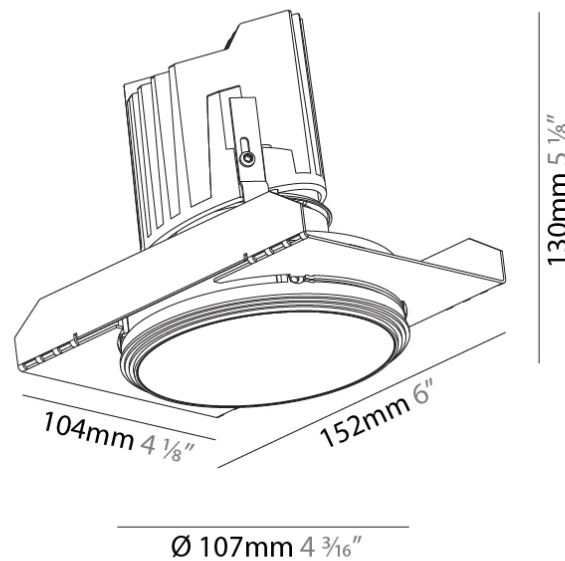

ELECTRICAL

Lamp Type: LED (Zhaga Standard)
Input Wattage (W): 13
Total Output Wattage (W): 11.8
Dimming: Tri-Mode (Non-Dimming and Phase Dimming (120Vac only) and 0-10V Dimming)
Driver Included: No
Driver Location: Recessed Housing
Driver Type: Constant Current - Universal
Driver Class: Class 2
Housing: See components
Input Voltage (V): 120 - 277
Constant Current (MA): 350

LED

Number of LEDs: 1
Color Temperature (°K): 2700 / 3000 / 3500 / 4000
Max. Delivered Lumen (lm): 876 / 909 / 955 / 974
Nominal Lumen (lm): 1304 / 1352 / 1421 / 1450
CRI: >90 CRI
Efficiency (%): 87.9 / 88.4 / 87.9
Lamp Life (hrs): 50000
Upon Request: RGB-W Tunable White Special Color Temperature Special LED

OPTICAL

Reflector°: 18 / 42 / 60
Optic°: Lens Pack - No Lens / Linear Spread Lens / Honeycomb / Spread Lens
Upon Request: Special Beam Angles

RATINGS AND CERTIFICATIONS

382, F 416-247-9319, www.zaneen.com

Created by Intertek for North American Standards at the end of the existing Model #. For assistance on 'custom' specifications, contact zteam@zaneen.com. In a constant effort to supply the best product, we reserve the right to change specifications or materials without notice. The most recent specification sheets are found at zaneen.com

IP rating: IP20